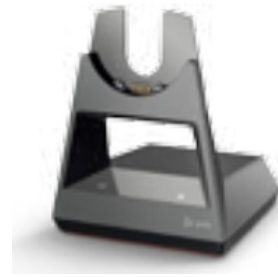

Voyager Office base
(available as an accessory, sold separately)

SPECIFICATIONS

CONNECTS TO

- **Voyager 4300 UC Series:** Connects to PC/Mac via BT700 USB-A or USB-C adapter and a mobile phone via Bluetooth v5.2
- **Voyager 4300 UC Series with Voyager Office base*:** Connects to a desk phone (via telephone interface cable), computer (via USB-A or USB-C cable) and mobile (via Bluetooth)

RECOMMENDED FOR

- Voyager 4300 UC Series: Professionals who prefer the freedom of hands-free calls all day at home or in the office
- Voyager 4300 Series with Voyager Office base*: Professionals who prefer the freedom of hands-free calls all day at home or in the office that are looking for connection to desk phones

WIRELESS

- Bluetooth v5.2
- Class 1
- Multipoint connectivity, headset connect to two devices at the same time, remembers up to 8 devices
- Supported Bluetooth profiles
  - A2DP, AVRCP, HSP, HFP
- Range
  - Voyager 4300 UC Series: up to 50 meters/164 feet
  - Voyager 4300 Series with Voyager Office base*: Up to 91 meters/300 feet

WIRED

- Connect to PC via included USB-C cable (1.5 meters/4.9 feet) with audio over USB mode

BATTERY

- Battery Capacity: 350 mAh
- Battery Type: lithium ion
- Talk time: up to 24 hours**
- Listening time: up to 47 hours**
- Charge time: 1.6 hours for a full charge
- Fast Charge: up to 10 hours listening time after 15 mins of charge
- Standby time: up to 50 days

RECEIVE FREQUENCY RESPONSE

- Dynamic EQ optimized for PC wideband voice telephony up to 7 kHz or for multimedia 20 Hz to 20 kHz

HEARING PROTECTION

- SoundGuard DIGITAL: G616 support limits the level to 102 dBSPL; Timeweighted average prevents average daily noise exposure from exceeding 85dBA***

MICROPHONE AND TECHNOLOGY

- Flexible noise canceling boom with dual microphone Acoustic Fence technology
- Easy access mute button on microphone boom

HEADSET CONTROLS AND LIGHTS

- Call answer/end, mute, volume +/-, power ON/OFF/PAIRING
- Online Indicator – Two LED indicators on speaker housing shows in a call status

HEADSET BASE CONTROLS

- Voyager 4300 UC Series with Charge stand: Desk charger only